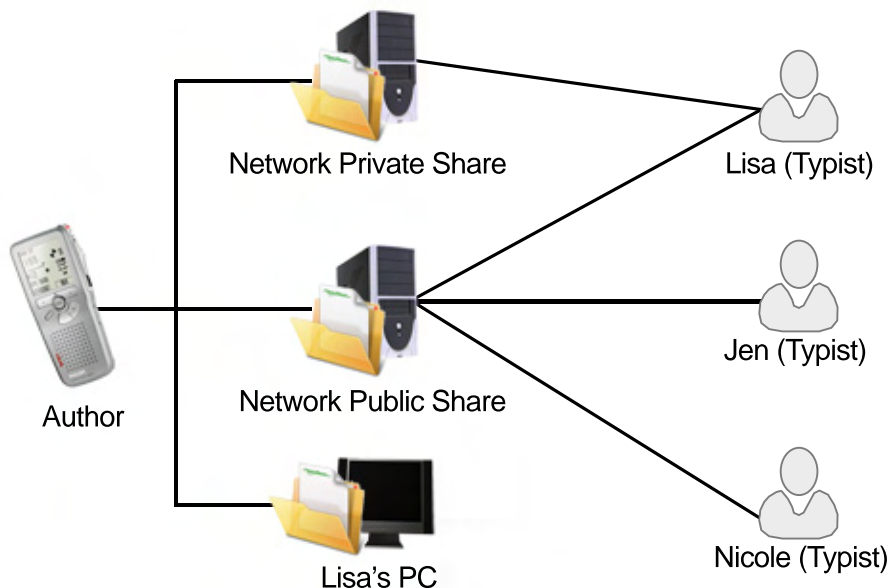

iChannel Express Security

It's a Private Matter...

Even in iChannel Express you can create security, keeping sensitive dictation separate from the not so sensitive.

As the diagram shows, by sending jobs to a separate share that only one typist has Windows permissions to access, or sending them directly to her computer, it prevents other typists from accessing the jobs. In Express, a typist can easily switch between source directories from the menu.

Quick Facts

Assign dictation to specific typists

Lock a typist to a specific dictation folder or allow access to multiple folders

Perfect solution for lawfirms